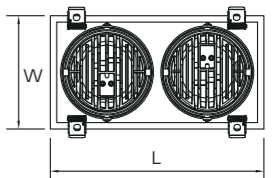

Colors: ☐ WHITE ☒ BLACK