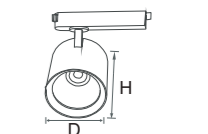

Colors: ☐ WH ☐ BK