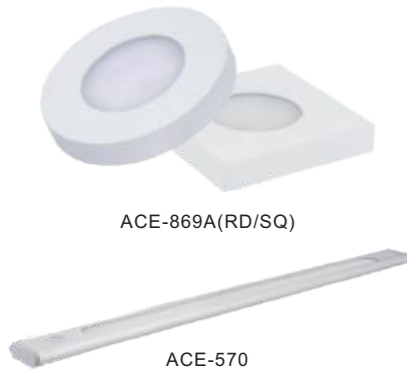

ACE-570

ACE

LED CABINET LIGHT SERIES

1 YRS
WARRANTY

ACE-869A(RD/SQ)