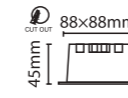

16W

PR. CODE: AP-011-16W
CCT: 3000K/4000K
LUMENS: 1120
DEGREE: 36°
DIMENSION: L93xW93xH45mm
HOLE SIZE: 88x88mm
STD PKG: 36
MRP: 3410