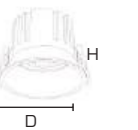

Colors: ☐ PKW ☐ BK