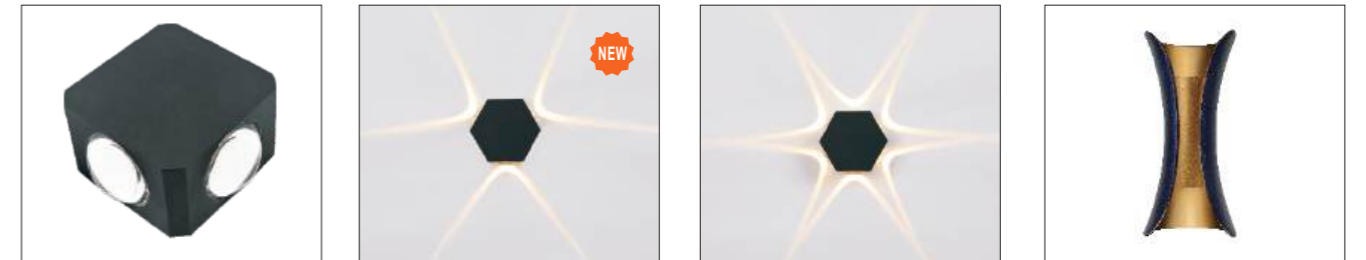

ACE-831-4 RGB   ACE-832-3-WW/RGB   ACE-832-6-WW/RGB   ACE-289-2x5W

S.NO	PR.CODE	WATTS	SIZE	COLORS	STD PKG	MRP
600	ACE-831-4-RGB	4x1W	L104mmxW102xH130mm	RGB	20	₹1400
601	ACE-832-3	3x1W	L50mmxW50xH30mm	WW	50	₹880
602	ACE-832-3-RGB	3x1W	L50mmxW50xH30mm	RGB	50	₹1200
603	ACE-832-6	6x1W	L73mmxW67xH35mm	WW	50	₹1750
604	ACE-832-6-RGB	6x1W	L73mmxW67xH35mm	RGB	50	₹2350
605	ACE-289-2x5W	2x5W	L70xW60xH150mm	WW	50	₹1250