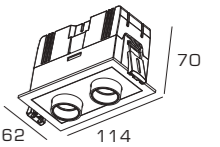

Colors: ☐ WHITE