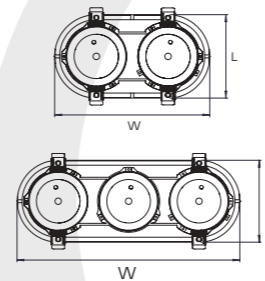

Colors: ☐ WH ☒ BK