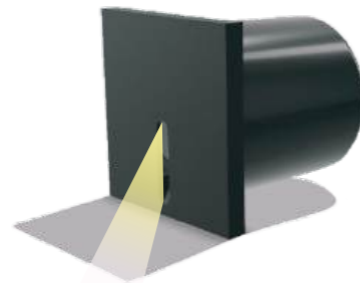

AP-DIVO-S-BK-1W 3000K

1W

PR. CODE: AP-DIVO-S-BK
CCT: 3000K
LUMENS: 240
DEGREE: 15°
DIMENSION: D64xH83mm
CUT OUT: D55mm
STD PKG: 100
MRP: 660

Colors: ■ BLACK

CREE