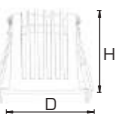

Colors: WH BK SS GREY BROWN

OSCA
SPOT LIGHT SERIES
2 Years warranty

AP-OSCA-5W

3W

PR. CODE: AP-OSCA-5W
CCT: 3000K/4000K
LUMENS: 240
DEGREE: 24°
DIMENSION: D42xH40mm
CUT OUT: D35mm
STD PKG: 100
MRP: 940

5W

PR. CODE: AP-OSCA-5W
CCT: 3000K/4000K
LUMENS: 400
DEGREE: 38°
DIMENSION: D52xH45mm
CUT OUT: D45mm
STD PKG: 100
MRP: 1160