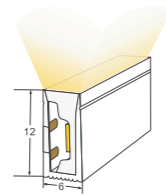

24V SILICONE STRIP LIGHT

IP 65

2 Years warranty

NEW

AP-4x10-24V-side bend

4X10 PROFILE

AP-6x12-24V-side bend

6X12 PROFILE