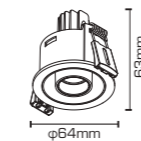

5W

PR. CODE: APO15-5W-RD
CCT: 3000K/4000K
LUMENS: 425
DEGREE: 38°
DIMENSION: D64xH63mm
CUT OUT: D60mm
STD PKG: 50
MRP: 1160

Colors: ☐ WH ☐ BK

5W

PR. CODE: APO16-5W-SQ
CCT: 3000K/4000K
LUMENS: 425
DEGREE: 38°
DIMENSION: L62xW62xH64mm
CUT OUT: 60x60mm
STD PKG: 50
MRP: 1160