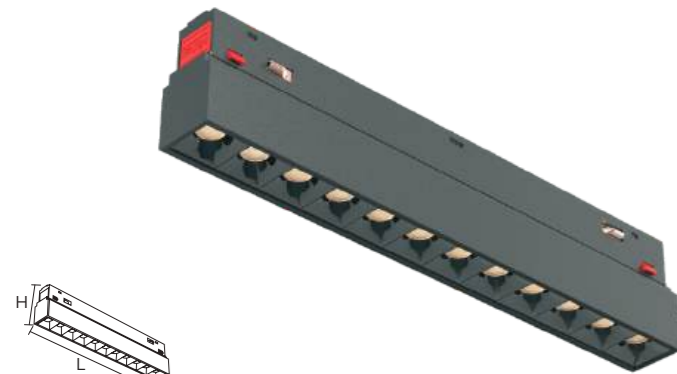

Colors: ■ BK

AP-S2-6/12/24

6W

PR. CODE: AP-S2-6
CCT: 3000K/4000K/6500K
LUMENS: 560
DEGREE: 24°
DIMENSION: L100xW22xH43mm
STD PKG: 100
MRP: 1100

12W

PR. CODE: AP-S2-12
CCT: 3000K/4000K/6500K
LUMENS: 960
DEGREE: 24°
DIMENSION: L200xW22xH43mm
STD PKG: 100
MRP: 1380

20W

PR. CODE: AP-S2-20
CCT: 3000K/4000K/6500K
LUMENS: 1600
DEGREE: 24°
DIMENSION: L430xW22xH43mm
STD PKG: 40
MRP: 2640