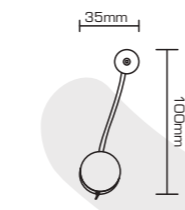

5W

PR. CODE: AP-MILO-5
CCT: 3000K/4000K
LUMENS: 480
DEGREE: 90°
DIMENSION: D100xH35mm
STD PKG: 25
MRP: 1650