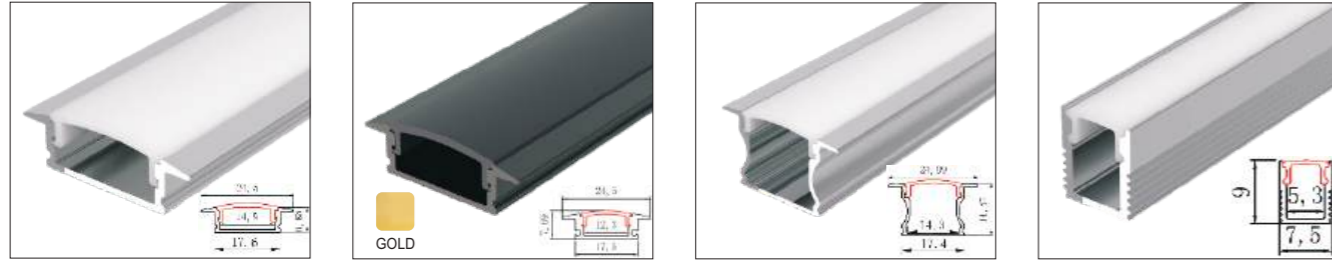

ACE-F102   ACE-F102 BK   ACE-F102 DEEP   ACE-F148

S.NO	PR.CODE	WATTS	SIZE	COLORS	STD PKG	MRP
308	ACE-F102	/	W24.5*H6.87mm ↻ 17.5mm	/	200	₹ 80
309	ACE-F102 BK	/	W24.5*H6.87mm ↻ 17.5mm	BK	200	₹ 170
310	ACE-F102-GOLD	/	W24.5*H6.87mm ↻ 17.5mm	GOLD	100	₹ 280
311	ACE-F102 DEEP	/	W25*H15.5mm ↻ 17.4mm	/	100	₹ 200
312	ACE-F148	/	W7.5*H9mm	/	200	₹ 100