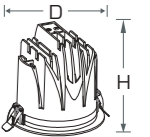

Colors: ☐ WHITE ☒ BLACK

25W

PR. CODE: AP-NARS-25W
CCT: 3000K/4000K/6500K
LUMENS: 2800 **110-120LM/W**
DEGREE: 45°
DIMENSION: D108xH100mm
CUT OUT: D100mm
STD PKG: 20
MRP: 2150

35W

PR. CODE: AP-NARS-35W
CCT: 3000K/4000K/6500K
LUMENS: 3900 **110-120LM/W**
DEGREE: 45°
DIMENSION: D115xH110mm
CUT OUT: D105mm
STD PKG: 20
MRP: 2350

50W

PR. CODE: AP-NARS-50W
CCT: 3000K/4000K/6500K
LUMENS: 6000 **110-120LM/W**
DEGREE: 45°
DIMENSION: D135xH130mm
CUT OUT: D125mm
STD PKG: 20
MRP: 4680