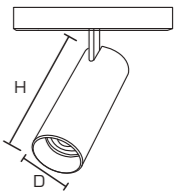

Colors: ■ BK