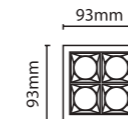

16W

PR. CODE: AP-011-16W
CCT: 3000K/4000K
LUMENS: 1120
DEGREE: 36°
DIMENSION: L93xW93xH45mm
HOLE SIZE: 88x88mm
STD PKG: 36
MRP: 3410