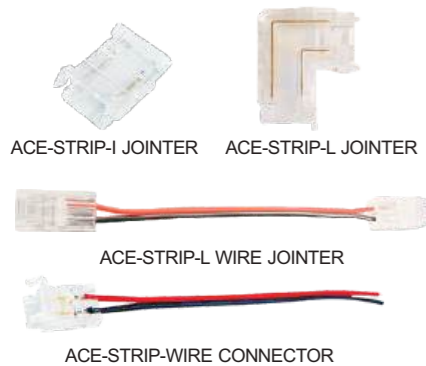

ACE

STRIP LIGHT CONNECTOR SERIES

1 YRS WARRANTY

S.NO	PR.CODE	PRODUCT DESCRIPTION	SIZE	STD PKG	MRP
869	ACE-STRIP-I JOINTER	8mm/10mm/12mm	/		₹9.5
870	ACE-STRIP-L JOINTER	8mm/10mm	/		₹27
871	ACE-STRIP-L WIRE JOINTER	8mm/10mm/12mm	/		₹32
872	ACE-STRIP-WIRE CONNECTOR	8mm/10mm/12mm	/		₹14.5

1 YRS WARRANTY