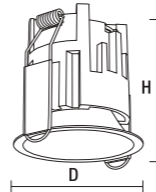

Colors:
☐ BLACK+ ☐ GUN BLACK
☐ BLACK+ ☐ COPPER