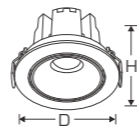

Colors:
☐ BLACK+ ☐ GUN BLACK
☐ BLACK+ ☐ ROSE GOLD

7W

PR. CODE: AP-BINA-7W
CCT: 3000K/4000K
LUMENS: 560
DEGREE: 38°
DIMENSION: D85xH55mm
CUT OUT: D75mm
STD PKG: 50
MRP: 1100

12W

PR. CODE: AP-BINA-12W
CCT: 3000K/4000K
LUMENS: 960
DEGREE: 38°
DIMENSION: D98xH65mm
CUT OUT: D88mm
STD PKG: 40
MRP: 1380