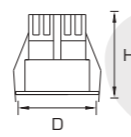

OPTEC
SPOT LIGHT SERIES

2 Years warranty

SCAN FOR VIDEO

ANTI-REFLECTION

Colors:

- GUN BLACK+
- GUN BLACK
- GUN BLACK+
- COPPER

8W

PR. CODE: AP-OPTEC-8W
CCT: 3000K/4000K
LUMENS: 1000
DEGREE: 90°
DIMENSION: D65xH49mm
CUT OUT: D60mm
STD PKG: 50
MRP: 990

15W

PR. CODE: AP-OPTEC-15W
CCT: 3000K/4000K/**3IN1**
LUMENS: 1600
DEGREE: 90°
DIMENSION: D79xH59mm
CUT OUT: D75mm
STD PKG: 50
MRP: 1380

ON/OFF FUNCTION 3IN1:2090

20W

PR. CODE: AP-OPTEC-20W
CCT: 3000K/4000K
LUMENS: 2200
DEGREE: 90°
DIMENSION: D92xH68mm
CUT OUT: D85mm
STD PKG: 20
MRP: 1760

MESH
SPOT LIGHT SERIES

2 Years warranty

NEW

7W

PR. CODE: AP-MESH-7W
CCT: 3000K/4000
LUMENS: 490
DEGREE: 38°
DIMENSION: D60.5xH30mm
CUT OUT: D52mm
STD PKG: 90
MRP: 830

12W

PR. CODE: AP-MESH-12W
CCT: 3000K/4000K
LUMENS: 800
DEGREE: 38°
DIMENSION: D83xH39mm
CUT OUT: D73mm
STD PKG: 90
MRP: 1060

Colors: ☐ WHITE ☒ BLACK

JOJO
SPOT LIGHT SERIES

2 Years warranty

7W

PR. CODE: APO18-7W
CCT: 3000K/4000K
LUMENS: 700
DEGREE: 40°
DIMENSION: D69xH70mm
CUT OUT: D65mm
STD PKG: 100
MRP: 1150

12W

PR. CODE: APO18-12W
CCT: 3000K/4000K
LUMENS: 1200
DEGREE: 40°
DIMENSION: D83xH74mm
CUT OUT: D75mm
STD PKG: 50
MRP: 1450

18W

PR. CODE: APO18-18W
CCT: 3000K/4000K
LUMENS: 1800
DEGREE: 40°
DIMENSION: D95xH92mm
CUT OUT: D85mm
STD PKG: 50
MRP: 1850

Colors: ☐ PKW

bridgeLux.

SLEEK
SPOT LIGHT SERIES

2 Years warranty

12W

PR. CODE: AP-SLEEK-12W
CCT: 3000K/4000K
LUMENS: 960
DEGREE: 36°
DIMENSION: D60xH83mm
CUT OUT: D52mm
STD PKG: 50
MRP: 1650

Colors: ☒ GUN BLACK

bridgeLux.

PANO
SPOT LIGHT SERIES

2 Years warranty

8W

PR. CODE: AP-SMD-PANO-8W
CCT: 3000K/4000K/6500K
LUMENS: 640
DEGREE: 120°
DIMENSION: D80xH45mm
CUT OUT: D75mm
STD PKG: 100
MRP: 990

15W