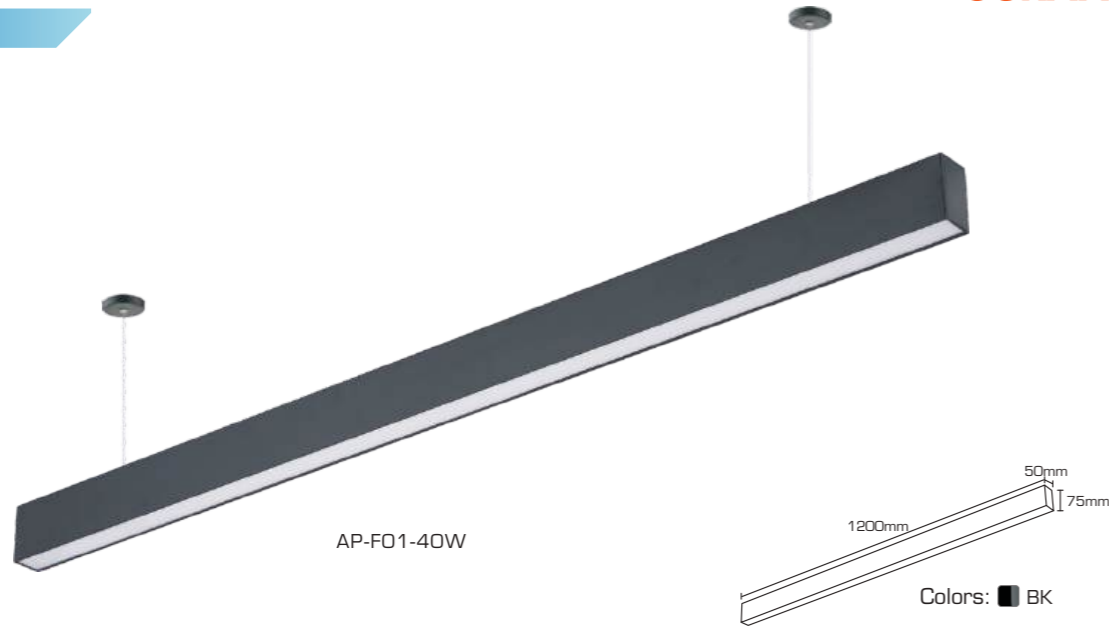

OFFICE
LIGHT SERIES
2 Years warranty