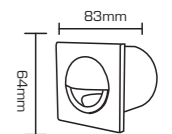

BARCO
IP65 OUTDOOR SURFACE LIGHT SERIES
2 Years warranty

7W

PR. CODE: AP-BARCO-7W
CCT: 3000K
LUMENS: 560
DEGREE: 38°
DIMENSION: D60xH61mm
STD PKG: 50
MRP: 1540

12W

PR. CODE: AP-BARCO-12W
CCT: 3000K
LUMENS: 960
DEGREE: 38°
DIMENSION: D70xH75mm
STD PKG: 50
MRP: 1870

18W

PR. CODE: AP-BARCO-18W
CCT: 3000K
LUMENS: 1450
DEGREE: 38°
DIMENSION: D90xH90mm
STD PKG: 20
MRP: 2530

Colors: ■ BK

ZIGGY
IP65 OUTDOOR STEP LIGHT SERIES
2 Years warranty

1W

PR. CODES: AP-ZIGGY-R-BK
CCT: 3000K
LUMENS: 240
DEGREE: 24°
DIMENSION: D64xH83mm
CUT OUT: D55mm
STD PKG: 100
MRP: 660

Colors: ■ BLACK

1W

PR. CODE: AP-ZIGGY-S-BK
CCT: 3000K
LUMENS: 240
DEGREE: 24°
DIMENSION: D64xH83mm
CUT OUT: D55mm
STD PKG: 100
MRP: 660

Colors: ■ BLACK

BIN
IP65 OUTDOOR SURFACE LIGHT SERIES
2 Years warranty

NEW

5W

PR. CODE: AP-BIN-5W
CCT: 3000K
LUMENS: 500
DEGREE: 60°
DIMENSION: D60xH14mm
STD PKG: 100
MRP: 420

EPISTAR

Colors: ■ GUN BLACK
■ ROSE GOLD

NORA
IP65 OUTDOOR STEP LIGHT SERIES
2 Years warranty

1W

PR. CODES: AP-NORA-R-BK
CCT: 3000K
LUMENS: 240
DEGREE: 15°
DIMENSION: D64xH83mm
CUT OUT: D55mm
STD PKG: 100
MRP: 660

Colors: ■ BLACK

1W

PR. CODES: AP-NORA-S-BK
CCT: 3000K
LUMENS: 240
DEGREE: 15°
DIMENSION: D64xH83mm
CUT OUT: D55mm
STD PKG: 100
MRP: 660

Colors: ■ BLACK