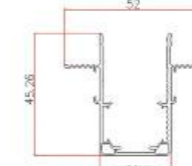

Recessed

S.NO	PR.CODE	STD PKG	MRP
1	ACE-M-SF-1M	20	₹ 1100
2	ACE-M-SF-2M	20	₹ 22000
3	ACE-M-SR-1M	20	₹ 1100
4	ACE-M-SR-2M	20	₹ 2200