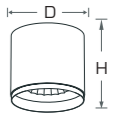

MOONY
SURFACE LIGHT SERIES

2 Years warranty

NEW

AP-MOONY-7W/12W

7W

PR. CODE: AP-MOONY-7W
 CCT: 3000K/4000K
 LUMENS: 700
 DEGREE: 38°
 DIMENSION: D58xH67mm
 STD PKG: 50
 MRP: 1490

12W

PR. CODE: AP-MOONY-12W
 CCT: 3000K/4000K
 LUMENS: 1200
 DEGREE: 38°
 DIMENSION: D72xH80mm
 STD PKG: 50
 MRP: 2010