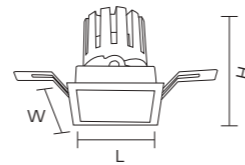

Colors:
☐ WH+ ☒ DARK CHROME