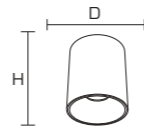

Colors:
☐ WHITE+ ☐ GUN BLACK
☐ BLACK+ ☐ ROSEGOLD

5W

PR. CODE: AP-SAVO-5W
CCT: 3000K/4000K
LUMENS: 500
DEGREE: 38°
DIMENSION: D40xH55mm
STD PKG: 100
MRP: 610

7W

PR. CODE: AP-SAVO-7W
CCT: 3000K/4000K
LUMENS: 700
DEGREE: 38°
DIMENSION: D60xH85mm
STD PKG: 50
MRP: 880

12W

PR. CODE: AP-SAVO-12W
CCT: 3000K/4000K
LUMENS: 1200
DEGREE: 38°
DIMENSION: D75xH95mm
STD PKG: 50
MRP: 1160

18W

PR. CODE: AP-SAVO-18W
CCT: 3000K/4000K
LUMENS: 1800
DEGREE: 38°
DIMENSION: D86xH110mm
STD PKG: 20
MRP: 1540

30W

PR. CODE: AP-SAVO-30W
CCT: 3000K/4000K
LUMENS: 3000
DEGREE: 38°
DIMENSION: D107xH165mm
STD PKG: 20
MRP: 2480