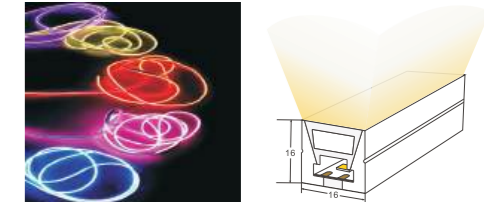

ACE

LED BULBS SERIES

1 YRS WARRANTY

S.NO	PR.CODE	PRODUCT DESCRIPTION	COLORS	STD PKG	MRP
812	ACE-LP-5W	5W LED BULB(E27/B22)	WH/WW	100	₹150
813	ACE-LP-9W	9W LED BULB(E27/B22)	WH/WW	100	₹185
814	ACE-LP-15W	15W LED BULB(E27/B22)	WH/WW	100	₹230
815	ACE-LP-18W	18W LED BULB(E27/B22)	WH/WW	100	₹300