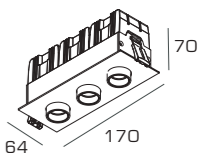

Colors: ☐ WHITE