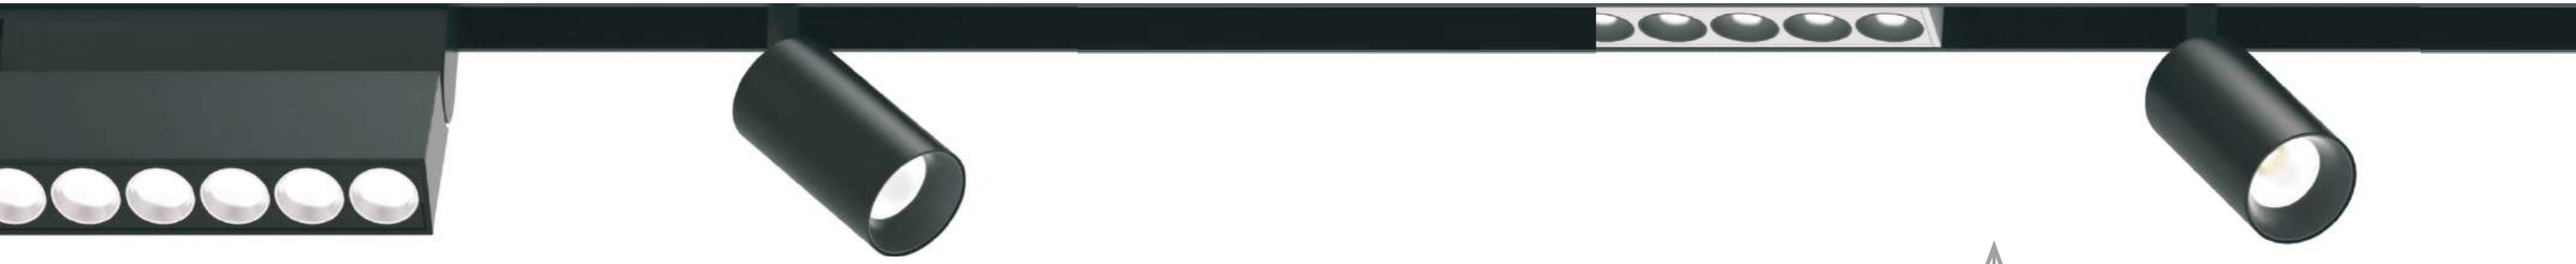

SCAN FOR VIDEO

OSRAM

48V
MAGNET TRACK LIGHT SERIES
2 Years warranty

SCAN FOR VIDEO

OSRAM

ROUNDED CORNERS MRP : 4000

Surface

Recessed