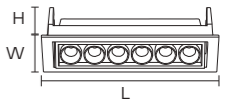

Colors: ☐ WH ☒ BK