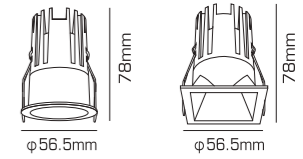

Colors: WHITE BLACK

NEW