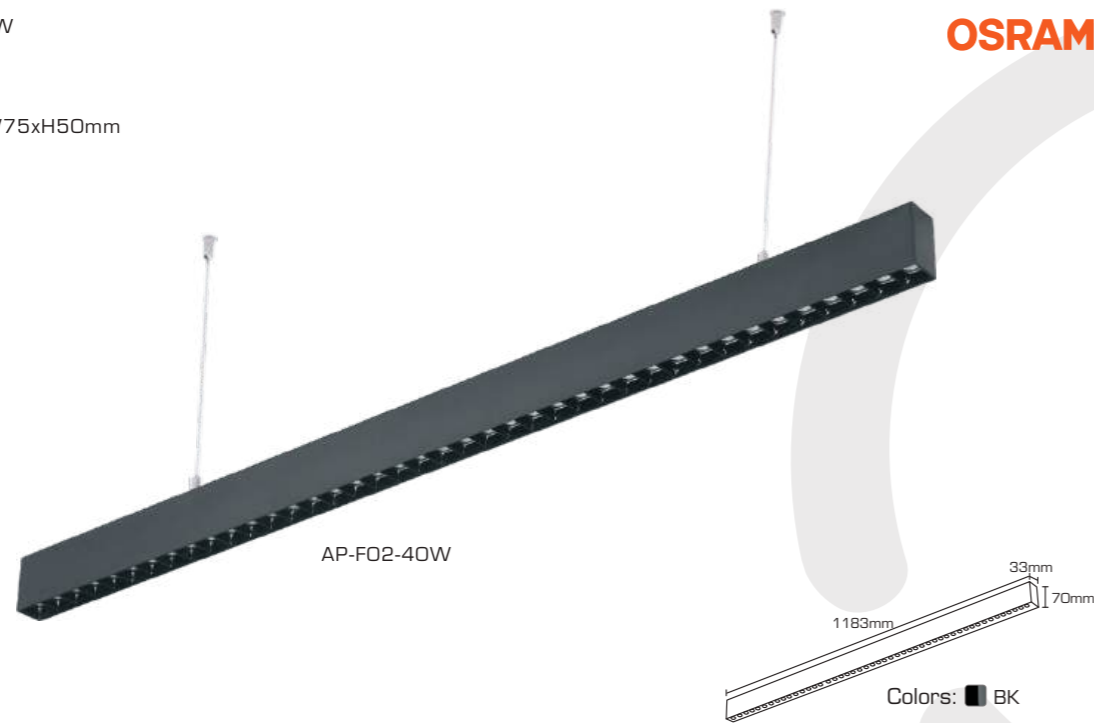

OSRAM

OSRAM