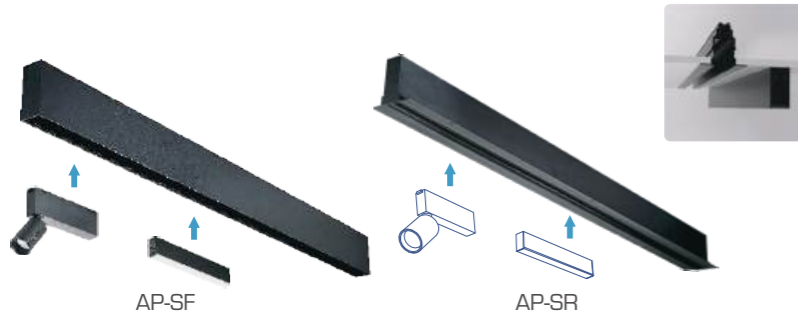

SCAN FOR VIDEO

OSRAM

48V
MAGNET TRACK LIGHT SERIES
2 Years warranty

SCAN FOR VIDEO

OSRAM

ROUNDED CORNERS MRP : 4000

Surface

Recessed