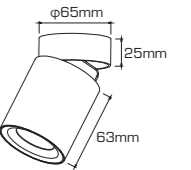

Colors:
☒ BRASS GOLD
☒ MATT ROSE GOLD
☒ GUN BLACK

12W

PR. CODE: AP-ROSTA-12W
CCT: 3000K/4000K
LUMENS: 1200
DEGREE: 36°
DIMENSION: D65xH88mm
STD PKG: 50
MRP: 1760