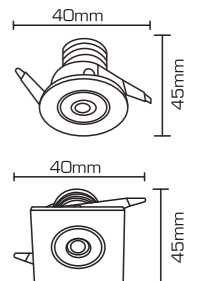

3W

PR. CODE: AP002-3(RD/SQ)
CCT: 3000K/4000K
LUMENS: 300
DEGREE: 40°
DIMENSION: L40xW40xH45mm
CUT OUT: L35xW35mm
STD PKG: 100
MRP: 330 (RD)
MRP: 330 (SQ)

Colors: ☐ PKW ☒ SN