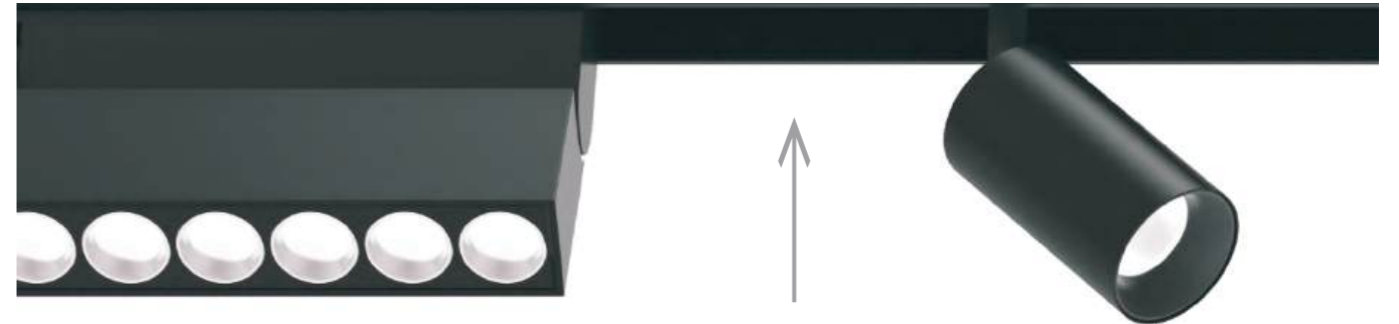

ACE 48V SMART LED MAGNETIC LIGHT SERIES

ACE