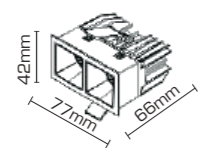

2x7W

PR. CODE: APO21-2x7W
CCT: 3000K/4000K
LUMENS: 1120
DEGREE: 38°
DIMENSION: L77xW42xH66mm
CUT OUT: 72x36mm
STD PKG: 50
MRP: 1540