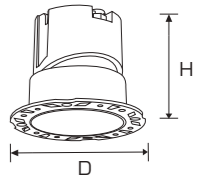

SUGAR
SPOT LIGHT SERIES
2 Years warranty

NEW

TOYONIA

10W

PR. CODE: AP-SUGAR-10W
CCT: 3000K/4000K
LUMENS: 800
DEGREE: 36°
DIMENSION: D61xH76mm
CUT OUT: D55mm
STD PKG: 20
MRP: 1150

15W

PR. CODE: AP-SUGAR-15W
CCT: 3000K/4000K
LUMENS: 1200
DEGREE: 36°
DIMENSION: D83xH81mm
CUT OUT: D75mm
STD PKG: 20
MRP: 1450

24W

PR. CODE: AP-SUGAR-24W
CCT: 3000K/4000K/6000K
LUMENS: 1900
DEGREE: 36°
DIMENSION: D103xH98mm
CUT OUT: D95mm
STD PKG: 20
MRP: 2700

Colors:
☐ WH+ ☐ WH
☐ WH+ ☒ GB

SUGAR
SPOT LIGHT SERIES
2 Years warranty

NEW

TOYONIA

10W

PR. CODE: AP-SUGAR-10W-TRIMLESS-RING
CCT: 3000K/4000K
LUMENS: 800
DEGREE: 36°
DIMENSION: D80xH76mm
CUT OUT: D55mm
STD PKG: 20
MRP: 270

15W

PR. CODE: AP-SUGAR-15W-TRIMLESS-RING
CCT: 3000K/4000K
LUMENS: 1200
DEGREE: 36°
DIMENSION: D88xH81mm
CUT OUT: D75mm
STD PKG: 20
MRP: 300

Colors:
☐ WH+ ☐ WH
☐ WH+ ☒ GB

NEW

10Wx2

PR. CODE: AP-SUGAR-10WX2-OVAL-FRAME
DIMENSION: L120xW62xH76mm
CUT OUT: 55x2mm
STD PKG: 20
MRP: 270(only frame)

15Wx2

PR. CODE: AP-SUGAR-15WX2-OVAL-FRAME
DIMENSION: L164xW84xH81mm
CUT OUT: 75x2mm
STD PKG: 20
MRP: 300(only frame)

15Wx2

PR. CODE: AP-SUGAR-15WX2-SQ-FRAME
DIMENSION: L164xW84xH81mm
CUT OUT: 75x2mm
STD PKG: 20
MRP: 850(only frame)

Colors:
☐ WH+ ☐ WH
☐ WH+ ☒ GB

15W

PR. CODE: AP-SUGAR-15W-SQ-FRAME
DIMENSION: L92xW92xH91mm
CUT OUT: 80x80mm
STD PKG: 20
MRP: 500(only frame)

NEW

15Wx3

PR. CODE: AP-SUGAR-15WX3-SQ-FRAME
DIMENSION: L246xW92xH91mm
CUT OUT: 80x235mm
STD PKG: 20
MRP: 1150(only frame)

Colors:
☐ WH+ ☐ WH
☐ WH+ ☒ GB