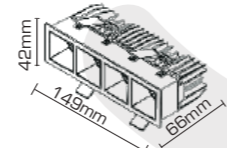

2x7W

PR. CODE: APO21-2x7W
CCT: 3000K/4000K
LUMENS: 1120
DEGREE: 38°
DIMENSION: L77xW42xH66mm
CUT OUT: 72x36mm
STD PKG: 50
MRP: 1540

Colors: WH BK

4x7W

PR. CODE: APO21-4x7W
CCT: 3000K/4000K
LUMENS: 2240
DEGREE: 38°
DIMENSION: L149xW42xH66mm
CUT OUT: 142x36mm
STD PKG: 20
MRP: 3080