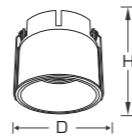

SCAN FOR VIDEO

ANTI-REFLECTION