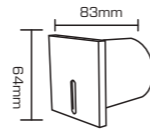

bridgeLux

DIVO
IP65 OUTDOOR STEP LIGHT SERIES

2 Years warranty

1W

PR. CODES: AP-DIVO-R-BK
CCT: 3000K
LUMENS: 240
DEGREE: 15°
DIMENSION: D64xH83mm
CUT OUT: D55mm
STD PKG: 100
MRP: 660

Colors: ■ BLACK

1W

PR. CODE: AP-DIVO-S-BK
CCT: 3000K
LUMENS: 240
DEGREE: 15°
DIMENSION: D64xH83mm
CUT OUT: D55mm
STD PKG: 100
MRP: 660

Colors: ■ BLACK

CREE

MICRO
WALL LIGHT SERIES

2 Years warranty

3W

PR. CODE: AP-MICRO-3
CCT: 3000K
LUMENS: 280
DEGREE: 60°
DIMENSION: L130xW35xH35mm
STD PKG: 50
MRP: 2640

Colors: □ PKW

CREE

KYO
WALL LIGHT SERIES

2 Years warranty

3W

PR. CODE: AP-KYO-3
CCT: 3000K
LUMENS: 280
DEGREE: 60°
DIMENSION: D80xH35mm
STD PKG: 25
MRP: 2040

Colors: □ PKW

RIVA
WALL LIGHT SERIES

2 Years warranty

CREE

3W

PR. CODE: AP-RIVA-3
CCT: 3000K
LUMENS: 280
DEGREE: 60°
DIMENSION: D60xH35mm
STD PKG: 25
MRP: 1100

Colors: □ PKW

MILO
WALL LIGHT SERIES

2 Years warranty

CREE

5W

PR. CODE: AP-MILO-5
CCT: 3000K/4000K
LUMENS: 480
DEGREE: 90°
DIMENSION: D100xH35mm
STD PKG: 25
MRP: 1650

Colors: □ PKW ■ BK

DIGIT
WALL LIGHT SERIES

2 Years warranty

CREE

3W

PR. CODE: AP-DIGIT-3
CCT: 3000K
LUMENS: 280
DEGREE: 60°
DIMENSION: L130xW110xH35mm
STD PKG: 20
MRP: 3080

Colors: □ PKW

ZAC
WALL LIGHT SERIES

2 Years warranty

CREE

3W

PR. CODE: APO09-3W
CCT: 3000K
LUMENS: 300
DEGREE: 24°
DIMENSION: D80xL365mm
STD PKG: 25
MRP: 1380

Colors: □ PKW ■ BK