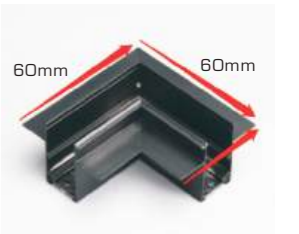

ACE-M-JOINTER

ACE-M-JOINTER2

ACE-SF-CORNER

ACE-SR-CORNER

S.NO	PR.CODE	SIZE	COLORS	STD PKG	MRP
20	ACE-M-JOINTER	/	/	100	₹ 330
21	ACE-M-JOINTER2	/	/	100	₹ 350
22	ACE-SF-CORNER	40x40mm	/	100	₹ 440
23	ACE-SR-CORNER	60x60mm	/	100	₹ 440