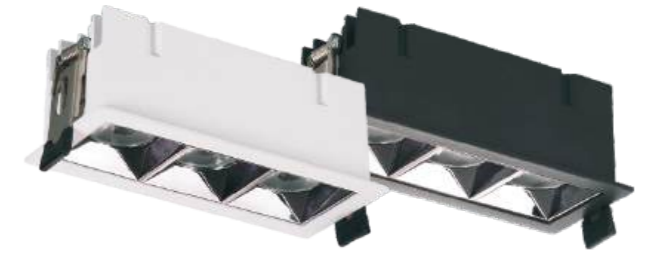

AP-011-12W

5W

PR. CODE: AP-011-5W
CCT: 3000K/4000K
LUMENS: 350
DEGREE: 36°
DIMENSION: L55xW55xH45mm
HOLE SIZE: 50x50mm
STD PKG: 50
MRP: 1600

Colors: ☐ WH ☒ BK

12W

PR. CODE: AP-011-12W
CCT: 3000K/4000K
LUMENS: 840
DEGREE: 36°
DIMENSION: L130xW55xH45mm
HOLE SIZE: 125x50mm
STD PKG: 40
MRP: 2750

Colors: ☐ WH ☒ BK

8W

PR. CODE: AP-KEEN-8W
CCT: 3000K/4000K
LUMENS: 600
DEGREE: 36°
DIMENSION: L70.5xW41xH51mm
HOLE SIZE: L65xW27mm
STD PKG: 100
MRP: 1650

15W

PR. CODE: AP-KEEN-15W
CCT: 3000K/4000K
LUMENS: 1200
DEGREE: 36°
DIMENSION: L100.5xW41xH51mm
HOLE SIZE: L122xW27mm
STD PKG: 50
MRP: 2310

20W

PR. CODE: AP-KEEN-20W
CCT: 3000K/4000K
LUMENS: 2400
DEGREE: 36°
DIMENSION: L150.5xW41xH51mm
HOLE SIZE: L236xW27mm
STD PKG: 20
MRP: 3190