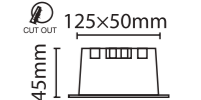

12W

PR. CODE: AP-011-12W
CCT: 3000K/4000K
LUMENS: 840
DEGREE: 36°
DIMENSION: L130xW55xH45mm
HOLE SIZE: 125x50mm
STD PKG: 40
MRP: 2750