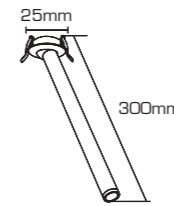

PAX
SPOT LIGHT SERIES
2 Years warranty

ANGLE
ZOOM LIGHT SERIES
2 Years warranty

7W

PR. CODE: APO21-7W-RD
CCT: 3000K/4000K
LUMENS: 560
DEGREE: 38°
DIMENSION: D42xH56mm
CUT OUT: D36mm
STD PKG: 50
MRP: 770

7W

PR. CODE: APO21-7W-SQ
CCT: 3000K/4000K
LUMENS: 560
DEGREE: 38°
DIMENSION: L42xW42xH56mm
CUT OUT: 36x36mm
STD PKG: 50
MRP: 770

Colors: ☐ WH ☒ BK

2x5W

PR. CODE: AP-ANGLE-2X5W
CCT: 3000K
LUMENS: 800
DEGREE: 36°
DIMENSION: D28xL62xW114xH70mm
CUT OUT: 58x109mm
STD PKG: 20
MRP: 2640

3x5W

PR. CODE: AP-ANGLE-3X5W
CCT: 3000K
LUMENS: 1200
DEGREE: 36°
DIMENSION: D28xL64xW170xH70mm
CUT OUT: 60x165mm
STD PKG: 20
MRP: 3690

Colors: ☐ WHITE

FIFA
SPOT LIGHT SERIES
2 Years warranty

Colors: ☐ WH ☒ BK

ASTRO
SPOT LIGHT SERIES
2 Years warranty

2x7W

PR. CODE: APO21-2x7W
CCT: 3000K/4000K
LUMENS: 1120
DEGREE: 38°
DIMENSION: L77xW42xH66mm
CUT OUT: 72x36mm
STD PKG: 50
MRP: 1540

Colors: ☐ WH ☒ BK

4x7W

PR. CODE: APO21-4x7W
CCT: 3000K/4000K
LUMENS: 2240
DEGREE: 38°
DIMENSION: L149xW42xH66mm
CUT OUT: 142x36mm
STD PKG: 20
MRP: 3080

Colors: ☐ WH ☒ BK

5W

PR. CODE: AP-201-300
CCT: 3000K/4000K
LUMENS: 380
DEGREE: 24°
DIMENSION: D25xH300mm
CUT OUT: D55mm
STD PKG: 30
MRP: 1900

7W

PR. CODE: AP-ASTRO-7W
CCT: 3000K/4000K
LUMENS: 560
DEGREE: 38°
DIMENSION: D44xH65mm
CUT OUT: D40mm
STD PKG: 50
MRP: 1210

12W

PR. CODE: AP-ASTRO-12W
CCT: 3000K/4000K
LUMENS: 960
DEGREE: 38°
DIMENSION: D44xH95mm
CUT OUT: D40mm
STD PKG: 50
MRP: 1490

Colors: ☐ WH ☒ BK