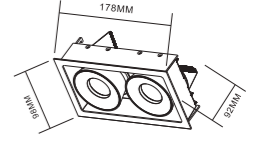

12Wx2

PR. CODE: APO14-12Wx2
CCT: 3000K/4000K
LUMENS: 2000
DEGREE: 38°
DIMENSION: L178xW98xH93mm
CUT OUT: 168x90mm
STD PKG: 20
MRP: 4400