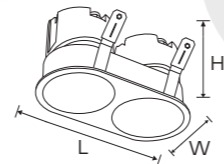

15Wx2

PR. CODE: AP-SUGAR-15WX2-SQ-FRAME
DIMENSION: L164xW84xH81mm
CUT OUT: 75x2mm
STD PKG: 20
MRP: 850(only frame)

Colors:
☐ WH+ ☐ WH
☐ WH+ ☒ GB