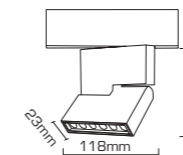

6W

PR. CODE: AP-S5-6
CCT: 3000K/4000K
LUMENS: 560
DEGREE: 24°
DIMENSION: L87xW118xH23mm
STD PKG: 12
MRP: 1270

Colors: ■ BK