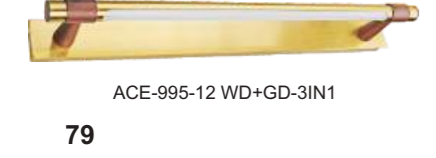

ACE-996-12 GD+BK

ACE-996-12 GD+WD

ACE-885-12 BK+ROSE GOLD

ACE-885-8 GOLD

ACE-995-12 GD+BK-3IN1

ACE-995-12 WD+GD-3IN1

S.NO	PR.CODE	WATTS	SIZE	COLORS	STD PKG	MRP
282	ACE-996-12 GD+BK	12W	L500xW90xH100mm	3 IN 1	20	₹ 2050
282	ACE-996-12 GD+WD	12W	L500xW90xH100mm	3 IN 1	20	₹ 2300
282	ACE-885-8 BK+ROSE GOLD	8W	L348xW80xH140mm	3 IN 1	20	₹ 1300
283	ACE-885-12 BK+ROSE GOLD	12W	L486xW80xH140mm	3 IN 1	20	₹ 1800
284	ACE-885-8 GOLD	8W	L348xW80xH140mm	3 IN 1	20	₹ 1500
285	ACE-885-12 GOLD	12W	L486xW80xH140mm	3 IN 1	20	₹ 2100
286	ACE-995-12 GD+BK-3IN1	12W	L580xW50xH119mm	3 IN 1	10	₹ 2550
287	ACE-995-12 WD+GD-3IN1	12W	L580xW50xH119mm	3 IN 1	10	₹ 3050