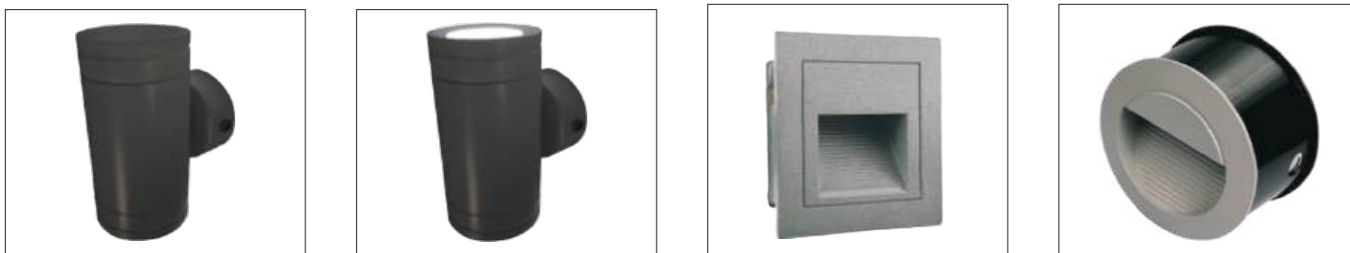

S.NO	PR.CODE	WATTS	SIZE	COLORS	STD PKG	MRP
761	ACE-259/1*5W	5W	L60xW78xH83mm	WW	20	₹ 900
762	ACE-259/2*5W	10W	L60xW124xH83mm	WW	20	₹ 1350
763	ACE-259/2*9W	18W	L80xW190xH110mm	WW	20	₹ 2500
764	ACE-425 SF	3W	L85xW85xH43mm	WW	20	₹ 600
765	ACE-425-RD	3W	φ85xH45mm	WW	50	₹ 600

1 YRS WARRANTY