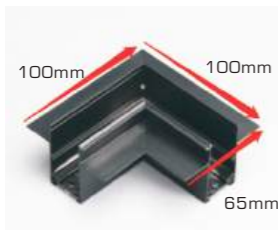

AP-HANGING KIT

PR. CODE:
AP-HANGING KIT
MRP:350

AP-SL-CORNER

PR. CODE:
AP-SL-CORNER
MRP:990

AP-SR-CORNER

PR. CODE:
AP-SR-CORNER
MRP:1050

AP-SMPS

PR. CODE: AP-SMPS-100W
DIMENSION: L220xW22xH25mm
STD PKG:30
MRP:1980