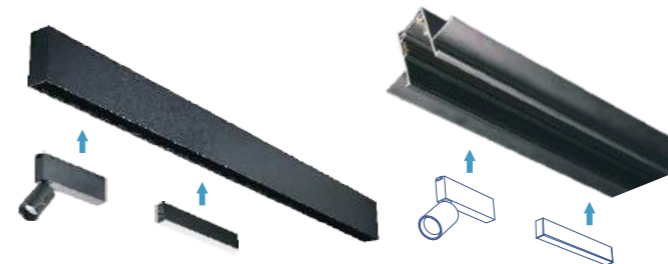

ACE-M-SF-1M

ACE-M-SR-1M

Scan for Video

S.NO	PR.CODE	STD PKG	MRP
1	ACE-M-SF-1M	20	₹ 1100
2	ACE-M-SF-2M	20	₹ 22000
3	ACE-M-SR-1M	20	₹ 1100
4	ACE-M-SR-2M	20	₹ 2200