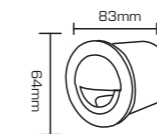

Colors: ■ BLACK