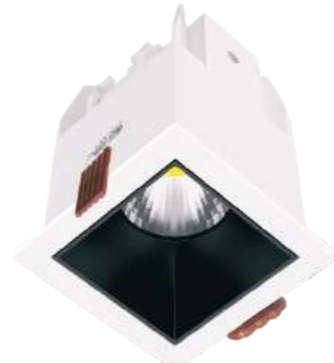

APO21-7W-SQ