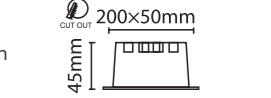

Colors: WH BK

16W

PR. CODE: AP-011-16W
CCT: 3000K/4000K
LUMENS: 1120
DEGREE: 36°
DIMENSION: L93xW93xH45mm
HOLE SIZE: 88x88mm
STD PKG: 36
MRP: 3410

Colors: WH BK

20W

PR. CODE: AP-011-20W
CCT: 3000K/4000K
LUMENS: 1400
DEGREE: 36°
DIMENSION: L205xW55xH45mm
HOLE SIZE: 200x50mm
STD PKG: 20
MRP: 4070