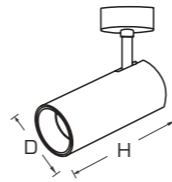

LOLLY
TRACK LIGHT SERIES
2 Years warranty

NEW

6W

PR. CODE: AP-LOLLY-C-6W
CCT: 3000K/4000K
LUMENS: 600
DEGREE: 36°
DIMENSION: D35xH80mm
STD PKG: 50
MRP: 1380

10W

PR. CODE: AP-LOLLY-C-10W
CCT: 3000K/4000K
LUMENS: 1000
DEGREE: 36°
DIMENSION: D45xH100mm
STD PKG: 50
MRP: 1820

15W

PR. CODE: AP-LOLLY-C-15W
CCT: 3000K/4000K
LUMENS: 1500
DEGREE: 36°
DIMENSION: D55xH120mm
STD PKG: 25
MRP: 2370

Colors: ☐ BROWN ☐ SS GREY

TOYONIA

ELAN
TRACK LIGHT SERIES
2 Years warranty

NEW

25W

PR. CODE: AP-ELAN-TR
CCT: 3000K/4000K/6500K
LUMENS: 2800 **110-120LM/W**
DEGREE: 45°
DIMENSION: D90xH100mm
STD PKG: 20
MRP: 3030

35W

PR. CODE: AP-ELAN-TR
CCT: 3000K/4000K/6500K
LUMENS: 3900 **110-120LM/W**
DEGREE: 45°
DIMENSION: D97xH110mm
STD PKG: 20
MRP: 3410

50W

PR. CODE: AP-ELAN-TR
CCT: 3000K/4000K/6500K
LUMENS: 6000 **110-120LM/W**
DEGREE: 45°
DIMENSION: D115xH197mm
STD PKG: 20
MRP: 5810

Colors: ☐ WH ☐ BK

NEW

6W

PR. CODE: AP-LOLLY-SF-6W
CCT: 3000K/4000K
LUMENS: 600
DEGREE: 36°
DIMENSION: D35xH80mm
STD PKG: 50
MRP: 1380

10W

PR. CODE: AP-LOLLY-SF-10W
CCT: 3000K/4000K
LUMENS: 1000
DEGREE: 36°
DIMENSION: D45xH100mm
STD PKG: 50
MRP: 1820

15W

PR. CODE: AP-LOLLY-SF-15W
CCT: 3000K/4000K
LUMENS: 1500
DEGREE: 36°
DIMENSION: D55xH120mm
STD PKG: 25
MRP: 2370

Colors: ☐ BROWN ☐ SS GREY

FOCUS
SPOT LIGHT SERIES
2 Years warranty

NEW

25W

PR. CODE: AP-FOCUS-25W
CCT: 3000K/4000K/6500K
LUMENS: 3100 **120-130LM/W**
DEGREE: 38°
DIMENSION: D90xH92mm
STD PKG: 20
MRP: 3030

35W

PR. CODE: AP-FOCUS-35W
CCT: 3000K/4000K/6500K
LUMENS: 4300 **120-130LM/W**
DEGREE: 38°
DIMENSION: D100xH100mm
STD PKG: 20
MRP: 3410

Colors: ☐ WH ☐ BK