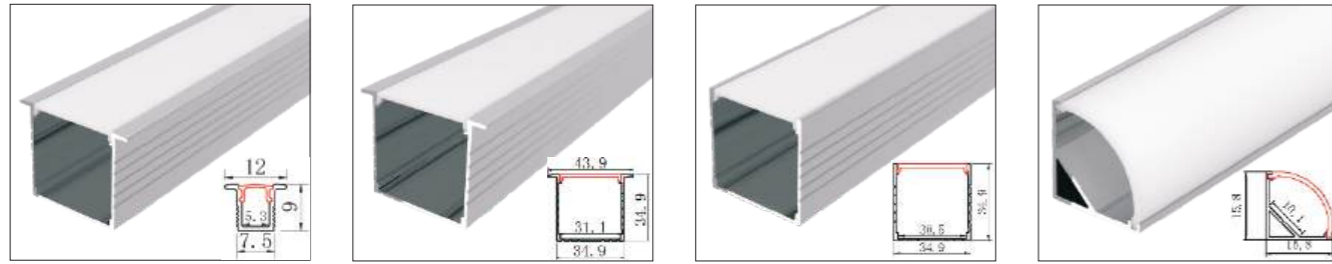

ACE-F078   ACE-F728   ACE-F816   ACE-F121

S.NO	PR.CODE	WATTS	SIZE	COLORS	STD PKG	MRP
313	ACE-F078	/	W12*H9mm ↻ 7.5mm	/	200	₹ 100
314	ACE-F728	/	W43.9*H34.9mm ↻ 34.9mm	/	30	₹ 690
315	ACE-F816	/	W34.9*H34.9mm	/	30	₹ 690
316	ACE-F121	/	W15.8*H15.8mm	/	200	₹ 110