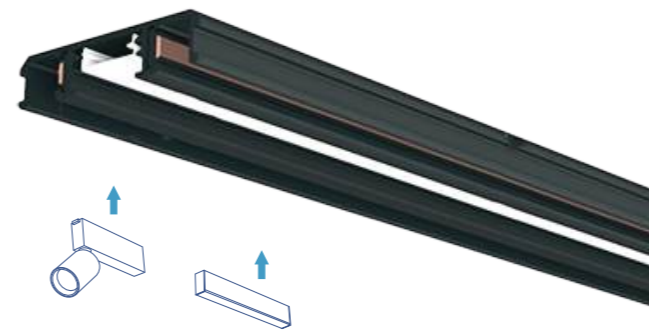

48V
MAGNET TRACK LIGHT SERIES
2 Years warranty

OSRAM

48V
MAGNET TRACK LIGHT SERIES
2 Years warranty

SCAN FOR VIDEO

OSRAM

PR. CODE:
AP-S-POWER CONNECTION
MRP:330

PR. CODE:
AP-S-JOINTER
MRP:420

PR. CODE:
AP-S-JOINTER-2
MRP:660

Colors: ■ BK

Colors: ■ BLACK