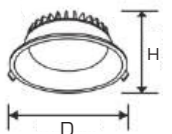

Colors: ☐ PKW ☒ BK

9W

PR. CODE: AP-DEEP-9W
CCT: 3000K/4000K/6500K
LUMENS: 1080
DEGREE: 120°
DIMENSION: D129xH53mm
CUT OUT: 110mm
STD PKG: 20
MRP: 1100

15W

PR. CODE: AP-DEEP-15W
CCT: 3000K/4000K/6500K
LUMENS: 1800
DEGREE: 120°
DIMENSION: D163xH63mm
CUT OUT: 145mm
STD PKG: 20
MRP: 1540

24W

PR. CODE: AP-DEEP-24W
CCT: 3000K/4000K/6500K
LUMENS: 2880
DEGREE: 120°
DIMENSION: D187xH68mm
CUT OUT: 168mm
STD PKG: 20
MRP: 2040

12W

PR. CODE: AP-TONIC-12W
CCT: 3000K/4000K/6500K/3IN1
LUMENS: 1080
DEGREE: 120°
DIMENSION: L110xW110xH50mm
CUT OUT: 100x100mm
STD PKG: 40
MRP: 1210
SMART 3IN1: 2420

18W

PR. CODE: AP-TONIC-18W
CCT: 3000K/4000K/6500K/3IN1
LUMENS: 1800
DEGREE: 120°
DIMENSION: L145xW145xH53mm
CUT OUT: 135x135mm
STD PKG: 40
MRP: 1540
SMART 3IN1: 2810

24W

PR. CODE: AP-TONIC-24W
CCT: 3000K/4000K/6500K/3IN1
LUMENS: 2880
DEGREE: 120°
DIMENSION: L170xW170xH54mm
CUT OUT: 160x160mm
STD PKG: 20
MRP: 1930
SMART 3IN1: 3300