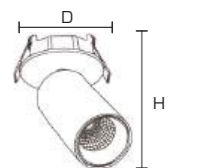

12W

PR. CODE: AP-ASTRO-12W
CCT: 3000K/4000K
LUMENS: 960
DEGREE: 38°
DIMENSION: D44xH95mm
CUT OUT: D40mm
STD PKG: 50
MRP: 1490