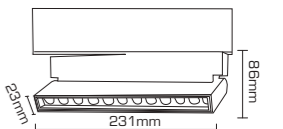

AP-S5-6

6W

PR. CODE: AP-S5-6
CCT: 3000K/4000K
LUMENS: 560
DEGREE: 24°
DIMENSION: L87xW118xH23mm
STD PKG: 12
MRP: 1270

Colors: ■ BK

AP-S5-12

12W

PR. CODE: AP-S5-12
CCT: 3000K/4000K
LUMENS: 960
DEGREE: 24°
DIMENSION: L86xW231xH23mm
STD PKG: 12
MRP: 1820