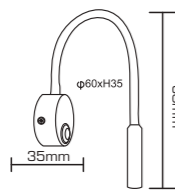

bridgeLux

DIVO
IP65 OUTDOOR STEP LIGHT SERIES

2 Years warranty

1W

PR. CODES: AP-DIVO-R-BK
CCT: 3000K
LUMENS: 240
DEGREE: 15°
DIMENSION: D64xH83mm
CUT OUT: D55mm
STD PKG: 100
MRP: 660

Colors: ■ BLACK

1W

PR. CODE: AP-DIVO-S-BK
CCT: 3000K
LUMENS: 240
DEGREE: 15°
DIMENSION: D64xH83mm
CUT OUT: D55mm
STD PKG: 100
MRP: 660

Colors: ■ BLACK

CREE

MICRO
WALL LIGHT SERIES

2 Years warranty

3W

PR. CODE: AP-MICRO-3
CCT: 3000K
LUMENS: 280
DEGREE: 60°
DIMENSION: L130xW35xH35mm
STD PKG: 50
MRP: 2640

Colors: □ PKW

CREE

KYO
WALL LIGHT SERIES

2 Years warranty

3W

PR. CODE: AP-KYO-3
CCT: 3000K
LUMENS: 280
DEGREE: 60°
DIMENSION: D80xH35mm
STD PKG: 25
MRP: 2040

Colors: □ PKW

RIVA
WALL LIGHT SERIES

2 Years warranty

CREE

3W

PR. CODE: AP-RIVA-3
CCT: 3000K
LUMENS: 280
DEGREE: 60°
DIMENSION: D60xH35mm
STD PKG: 25
MRP: 1100

Colors: □ PKW

MILO
WALL LIGHT SERIES

2 Years warranty

CREE

5W

PR. CODE: AP-MILO-5
CCT: 3000K/4000K
LUMENS: 480
DEGREE: 90°
DIMENSION: D100xH35mm
STD PKG: 25
MRP: 1650

Colors: □ PKW ■ BK

DIGIT
WALL LIGHT SERIES

2 Years warranty

CREE

3W

PR. CODE: AP-DIGIT-3
CCT: 3000K
LUMENS: 280
DEGREE: 60°
DIMENSION: L130xW110xH35mm
STD PKG: 20
MRP: 3080

Colors: □ PKW

ZAC
WALL LIGHT SERIES

2 Years warranty

CREE

3W

PR. CODE: APO09-3W
CCT: 3000K
LUMENS: 300
DEGREE: 24°
DIMENSION: D80xL365mm
STD PKG: 25
MRP: 1380

Colors: □ PKW ■ BK