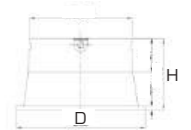

Colors: ☐ PKW

OSRAM