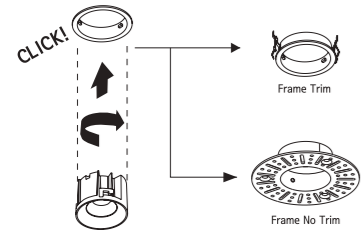

Colors: PKW SN

TWIST
SPOT LIGHT SERIES
2 Years warranty

SCAN FOR VIDEO

TOYONIA

AP-TWIST-7W/12W/18W

ROTATE THE INNER RING CAN
REMOVE/INSTALL THE FIXTURE

7W

PR. CODE: AP-TWIST-7W
CCT: 3000K/4000K/3IN1
LUMENS: 650
DEGREE: 45°
DIMENSION: D72xH42mm
CUT OUT: D65mm
STD PKG: 50
MRP: 1050
3IN1: 2480
TRIMLESS: 1210