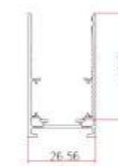

2 YRS
WARRANTY

ACE 48V SMART LED MAGNETIC LIGHT SERIES

ACE

STEEL BALL FOR FALL OFF PROTECTION

6000K/4000K/3000K/Smart

Scan for Video

Surface

S.NO	PR.CODE	STD PKG	MRP
1	ACE-M-SF-1M	20	₹ 1100
2	ACE-M-SF-2M	20	₹ 22000
3	ACE-M-SR-1M	20	₹ 1100
4	ACE-M-SR-2M	20	₹ 2200