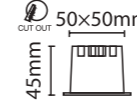

AP-KEEN-15W

AP-KEEN-20W

AP-011-5W

AP-011-12W

5W

PR. CODE: AP-011-5W
CCT: 3000K/4000K
LUMENS: 350
DEGREE: 36°
DIMENSION: L55xW55xH45mm
HOLE SIZE: 50x50mm
STD PKG: 50
MRP: 1600

Colors: WH BK

12W