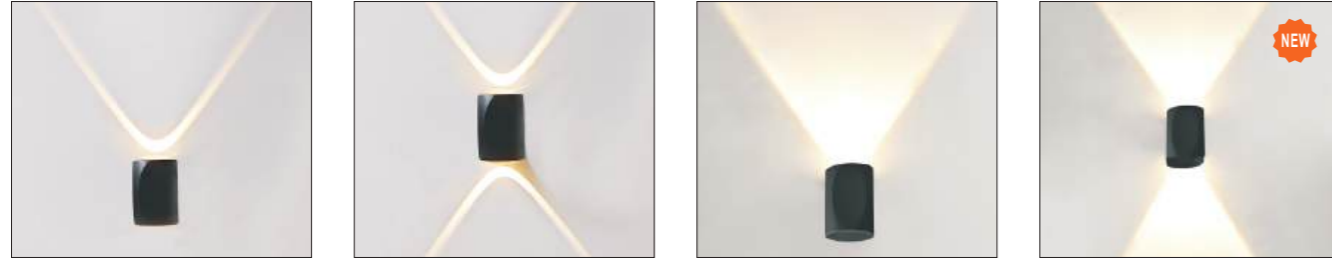

ACE-930-1

ACE-930-2

ACE-920-4

ACE-900-4

S.NO	PR.CODE	WATTS	SIZE	COLORS	STD PKG	MRP
580	ACE-930-1	1x1W	L42xW35xH32	WW	100	₹560
581	ACE-930-2	2x1W	L42xW35xH32	WW	100	₹620
582	ACE-920-4	4x1W	L50xW50xH30	WW	100	₹1100
583	ACE-900-4	4x1W	L50xW50xH30mm	WW	100	₹980