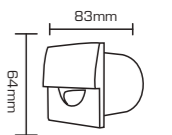

AP-NORA-R-BK 1W 3000K

1W

PR. CODES: AP-NORA-R-BK
CCT: 3000K
LUMENS: 240
DEGREE: 15°
DIMENSION: D64xH83mm
CUT OUT: D55mm
STD PKG: 100
MRP: 660

Colors: ■ BLACK

AP-NORA-S-BK 1W 3000K

1W

PR. CODES: AP-NORA-S-BK
CCT: 3000K
LUMENS: 240
DEGREE: 15°
DIMENSION: D64xH83mm
CUT OUT: D55mm
STD PKG: 100
MRP: 660