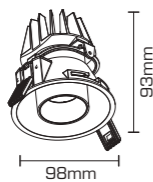

12W

PR. CODE: APO22-12W
CCT: 3000K/4000K
LUMENS: 960
DEGREE: 38°
DIMENSION: D98xH93mm
CUT OUT: D90mm
STD PKG: 40
MRP: 2420