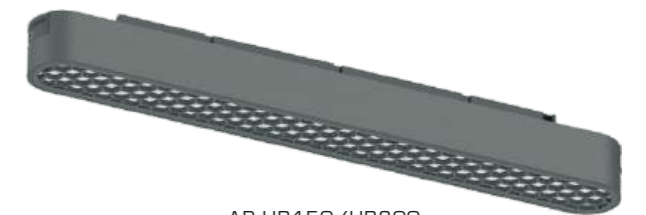

AP-HB150/HB300