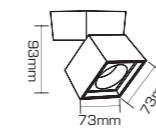

Colors: ☒ BK+ ☒ GUN BLACK