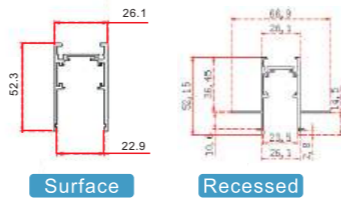

ROUNDED CORNERS MRP : 4000

Surface

Recessed

SF-1M

PR. CODE: AP-SF-1M
SIZE: L1000xW26.1xH52mm
STD PKG: 12
MRP: 1540

SR-1M

PR. CODE: AP-SR-1M
SIZE: L1000xW26.1xH52mm
STD PKG: 20
MRP: 1650

SF-2M

PR. CODE: AP-SF-2M
SIZE: L2000xW66.9xH52mm
STD PKG: 12
MRP: 3080

SR-2M

PR. CODE: AP-SR-2M
SIZE: L2000xW66.9xH52mm
STD PKG: 20
MRP: 3300