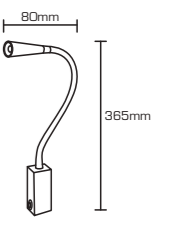

ZAC
WALL LIGHT SERIES

2 Years warranty

CREE

ZAC

3W

PR. CODE: APO09-3W
CCT: 3000K
LUMENS: 300
DEGREE: 24°
DIMENSION: D80xL365mm
STD PKG: 25
MRP: 1380

Colors: □ PKW ■ BK

48V
MAGNET TRACK LIGHT SERIES
2 Years warranty