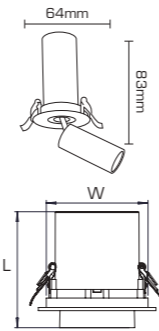

Colors: ☐ WH ☒ BK

3W

PR. CODE: AP-ISLA-3
CCT: 3000K/4000K
LUMENS: 250
DEGREE: 15°
DIMENSION: D64xH83mm
CUT OUT: D55mm
STD PKG: 50
MRP: 2310

7W

PR. CODE: AP-ISLA-7
CCT: 3000K/4000K
LUMENS: 560
DEGREE: 24°
DIMENSION: D89xH110mm
CUT OUT: D65mm
STD PKG: 50
MRP: 2420

5W

PR. CODE: AP-ISLA-5W-ECHO
CCT: 3000K/4000K
LUMENS: 400
DEGREE: 30°
DIMENSION: D48xH85mm
CUT OUT: D38mm
STD PKG: 50
MRP: 1710

12W

PR. CODE: APO10-12
CCT: 3000K/4000K
LUMENS: 1000
DEGREE: 24°
DIMENSION: L98xW98xH120mm
CUT OUT: 90x90mm
STD PKG: 24
MRP: 2970

25W

PR. CODE: APO10-25
CCT: 3000K/4000K
LUMENS: 2200
DEGREE: 24°
DIMENSION: L130xW130xH135mm
CUT OUT: 120x120mm
STD PKG: 16
MRP: 4180