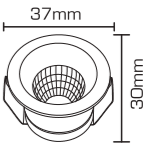

5W

PR. CODE: AP-NICK-5W
CCT: 3000K/4000K
LUMENS: 500
DEGREE: 38°
DIMENSION: D50xH42mm
CUT OUT: D45mm
STD PKG: 100
MRP: 770

TINGER
SPOT LIGHT SERIES
2 Years warranty

AP-TINGER-3W

3W

PR. CODE: AP-TINGER-3W
CCT: 3000K
LUMENS: 255
DEGREE: 60°
DIMENSION: D37xH30mm
CUT OUT: D35mm
STD PKG: 100
MRP: 325 (PKW/BK)
MRP: 350 (ROSE GOLD)