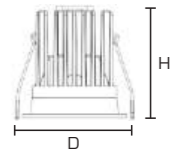

Colors:
☐ BLACK ☐ WHITE