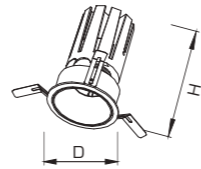

Colors:
☐ WH+ ☒ DARK CHROME