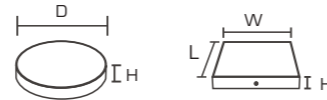

12W

PR. CODE: AP-ASTRO-12W
CCT: 3000K/4000K
LUMENS: 960
DEGREE: 38°
DIMENSION: D44xH95mm
CUT OUT: D40mm
STD PKG: 50
MRP: 1490

Colors: WH BK

LUNO
DOWN LIGHT SERIES

2 Years warranty

AP-LUNO-SQ

AP-LUNO-RD

Colors: WH BK