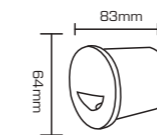

1W

PR. CODES: AP-NORA-R-BK
CCT: 3000K
LUMENS: 240
DEGREE: 15°
DIMENSION: D64xH83mm
CUT OUT: D55mm
STD PKG: 100
MRP: 660

Colors: ■ BLACK