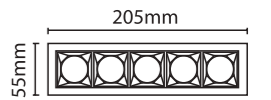

Colors: WH BK

16W

PR. CODE: AP-011-16W
CCT: 3000K/4000K
LUMENS: 1120
DEGREE: 36°
DIMENSION: L93xW93xH45mm
HOLE SIZE: 88x88mm
STD PKG: 36
MRP: 3410

Colors: WH BK

20W

PR. CODE: AP-011-20W
CCT: 3000K/4000K
LUMENS: 1400
DEGREE: 36°
DIMENSION: L205xW55xH45mm
HOLE SIZE: 200x50mm
STD PKG: 20
MRP: 4070