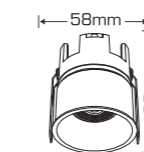

OPTEC
SPOT LIGHT SERIES

2 Years warranty

SCAN FOR VIDEO

ANTI-REFLECTION

Colors:

- GUN BLACK+
- GUN BLACK
- GUN BLACK+
- COPPER

8W

PR. CODE: AP-OPTEC-8W
CCT: 3000K/4000K
LUMENS: 1000
DEGREE: 90°
DIMENSION: D65xH49mm
CUT OUT: D60mm
STD PKG: 50
MRP: 990

15W

PR. CODE: AP-OPTEC-15W
CCT: 3000K/4000K/**3IN1**
LUMENS: 1600
DEGREE: 90°
DIMENSION: D79xH59mm
CUT OUT: D75mm
STD PKG: 50
MRP: 1380

ON/OFF FUNCTION 3IN1:2090

20W

PR. CODE: AP-OPTEC-20W
CCT: 3000K/4000K
LUMENS: 2200
DEGREE: 90°
DIMENSION: D92xH68mm
CUT OUT: D85mm
STD PKG: 20
MRP: 1760

MESH
SPOT LIGHT SERIES

2 Years warranty

NEW

7W

PR. CODE: AP-MESH-7W
CCT: 3000K/4000
LUMENS: 490
DEGREE: 38°
DIMENSION: D60.5xH30mm
CUT OUT: D52mm
STD PKG: 90
MRP: 830

12W

PR. CODE: AP-MESH-12W
CCT: 3000K/4000K
LUMENS: 800
DEGREE: 38°
DIMENSION: D83xH39mm
CUT OUT: D73mm
STD PKG: 90
MRP: 1060

Colors: ☐ WHITE ☒ BLACK

JOJO
SPOT LIGHT SERIES

2 Years warranty

7W

PR. CODE: APO18-7W
CCT: 3000K/4000K
LUMENS: 700
DEGREE: 40°
DIMENSION: D69xH70mm
CUT OUT: D65mm
STD PKG: 100
MRP: 1150

12W

PR. CODE: APO18-12W
CCT: 3000K/4000K
LUMENS: 1200
DEGREE: 40°
DIMENSION: D83xH74mm
CUT OUT: D75mm
STD PKG: 50
MRP: 1450

18W

PR. CODE: APO18-18W
CCT: 3000K/4000K
LUMENS: 1800
DEGREE: 40°
DIMENSION: D95xH92mm
CUT OUT: D85mm
STD PKG: 50
MRP: 1850

Colors: ☐ PKW

bridgeLux.

SLEEK
SPOT LIGHT SERIES

2 Years warranty

12W

PR. CODE: AP-SLEEK-12W
CCT: 3000K/4000K
LUMENS: 960
DEGREE: 36°
DIMENSION: D60xH83mm
CUT OUT: D52mm
STD PKG: 50
MRP: 1650

Colors: ☒ GUN BLACK

bridgeLux.

PANO
SPOT LIGHT SERIES

2 Years warranty

8W

PR. CODE: AP-SMD-PANO-8W
CCT: 3000K/4000K/6500K
LUMENS: 640
DEGREE: 120°
DIMENSION: D80xH45mm
CUT OUT: D75mm
STD PKG: 100
MRP: 990

15W