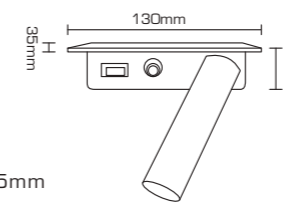

3W

PR. CODE: AP-DIGIT-3
CCT: 3000K
LUMENS: 280
DEGREE: 60°
DIMENSION: L130xW110xH35mm
STD PKG: 20
MRP: 3080