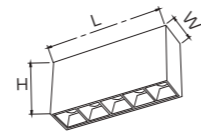

MOBI
SURFACE LIGHT SERIES

2 Years warranty

NEW

OSRAM

12W

PR. CODE: AP-MOBI-3-SF
CCT: 3000K/4000K
LUMENS: 960
DEGREE: 36°
DIMENSION: L97xW37xH54mm
STD PKG: 50
MRP: 2200

18W

PR. CODE: AP-MOBI-5-SF
CCT: 3000K/4000K
LUMENS: 1450
DEGREE: 36°
DIMENSION: L147xW37xH54mm
STD PKG: 20
MRP: 2970

AP-MOBI-5-SF

Colors: ☐ WH+ ☒ BK

LUMI
SURFACE LIGHT SERIES

2 Years warranty

5W

PR. CODE: APO23-5W
CCT: 3000K/4000K
LUMENS: 375
DEGREE: 24°
DIMENSION: L50xW50xH85mm
STD PKG: 100
MRP: 1000

Colors:

☒ BLACK+ ☒ GUN BLACK

AP-LUMI-7W/12w

Colors: ☒ BK

Colors: ☒ BK

bridgeLux.

7W

PR. CODE: AP-LUMI-7W
CCT: 3000K/4000K
LUMENS: 560
DEGREE: 38°
DIMENSION: L55xW55xH57mm
STD PKG: 50
MRP: 850

12W

PR. CODE: AP-LUMI-12W
CCT: 3000K/4000K
LUMENS: 960
DEGREE: 38°
DIMENSION: L70xW70xH70mm
STD PKG: 50
MRP: 1300

2x7W

PR. CODE: AP-LUMI-2x7W
CCT: 3000K/4000K
LUMENS: 1120
DEGREE: 38°
DIMENSION: L110xW55xH57mm
STD PKG: 50
MRP: 1650

2x12W

PR. CODE: AP-LUMI-2x12W
CCT: 3000K/4000K
LUMENS: 1920
DEGREE: 38°
DIMENSION: L140xW70xH70mm
STD PKG: 50
MRP: 2400

12W

PR. CODE: AP-MOBI-9S-SF
CCT: 3000K/4000K
LUMENS: 900
DEGREE: 36°
DIMENSION: L70xW70xH70mm
STD PKG: 50
MRP: 2000

18W

PR. CODE: AP-MOBI-9L-SF
CCT: 3000K/4000K
LUMENS: 1350
DEGREE: 36°
DIMENSION: L100xW100xH100mm
STD PKG: 50
MRP: 3800

Colors: ☒ PKW ☒ BK