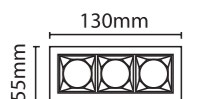

PR. CODE: AP-011-12W
CCT: 3000K/4000K
LUMENS: 840
DEGREE: 36°
DIMENSION: L130xW55xH45mm
HOLE SIZE: 125x50mm
STD PKG: 40
MRP: 2750

Colors: WH BK

8W

PR. CODE: AP-KEEN-8W
CCT: 3000K/4000K
LUMENS: 600
DEGREE: 36°
DIMENSION: L70.5xW41xH51mm
HOLE SIZE: L65xW27mm
STD PKG: 100
MRP: 1650