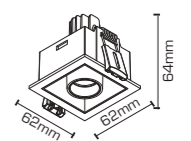

Colors: WH+ BK

5W

PR. CODE: APO15-5W-RD
CCT: 3000K/4000K
LUMENS: 425
DEGREE: 38°
DIMENSION: D64xH63mm
CUT OUT: D60mm
STD PKG: 50
MRP: 1160

Colors: WH BK

5W

PR. CODE: APO16-5W-SQ
CCT: 3000K/4000K
LUMENS: 425
DEGREE: 38°
DIMENSION: L62xW62xH64mm
CUT OUT: 60x60mm
STD PKG: 50
MRP: 1160