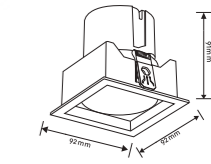

Colors:
☐ WH+ ☐ WH
☐ WH+ ☒ GB