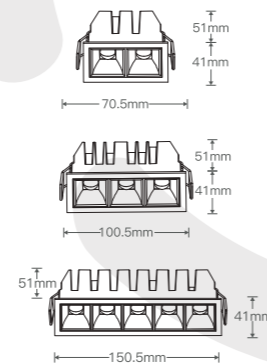

Colors: ☐ WH ☒ BK

16W

PR. CODE: AP-011-16W
CCT: 3000K/4000K
LUMENS: 1120
DEGREE: 36°
DIMENSION: L93xW93xH45mm
HOLE SIZE: 88x88mm
STD PKG: 36
MRP: 3410

Colors: ☐ WH ☒ BK

20W

PR. CODE: AP-011-20W
CCT: 3000K/4000K
LUMENS: 1400
DEGREE: 36°
DIMENSION: L205xW55xH45mm
HOLE SIZE: 200x50mm
STD PKG: 20
MRP: 4070

Colors: ☐ WH ☒ BK