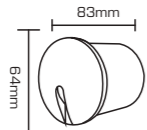

1W

PR. CODES: AP-DIVO-R-BK
CCT: 3000K
LUMENS: 240
DEGREE: 15°
DIMENSION: D64xH83mm
CUT OUT: D55mm
STD PKG: 100
MRP: 660

Colors: ■ BLACK