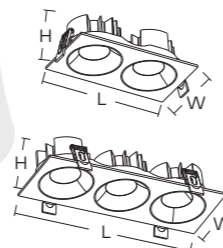

7Wx2

PR. CODE: AP-TWIST-7WX2-FRAME
DIMENSION: L147xW79xH42mm
CUT OUT: L135xW65mm
STD PKG: 20
MRP: 650(only frame)

12Wx2

PR. CODE: AP-TWIST-12WX2-FRAME
DIMENSION: L167xW89xH42mm
CUT OUT: L155xW75mm
STD PKG: 20
MRP: 750(only frame)

7Wx3

PR. CODE: AP-TWIST-7WX3-FRAME
DIMENSION: L215xW79xH42mm
CUT OUT: L200xW65mm
STD PKG: 10
MRP: 900(only frame)

12Wx3

PR. CODE: AP-TWIST-12WX3-FRAME
DIMENSION: L245xW89xH42mm
CUT OUT: L220xW75mm
STD PKG: 10
MRP: 1050(only frame)