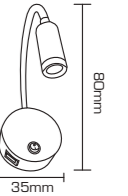

bridgeLux

DIVO
IP65 OUTDOOR STEP LIGHT SERIES

2 Years warranty

1W

PR. CODES: AP-DIVO-R-BK
CCT: 3000K
LUMENS: 240
DEGREE: 15°
DIMENSION: D64xH83mm
CUT OUT: D55mm
STD PKG: 100
MRP: 660

Colors: ■ BLACK

1W

PR. CODE: AP-DIVO-S-BK
CCT: 3000K
LUMENS: 240
DEGREE: 15°
DIMENSION: D64xH83mm
CUT OUT: D55mm
STD PKG: 100
MRP: 660

Colors: ■ BLACK

CREE

MICRO
WALL LIGHT SERIES

2 Years warranty

3W

PR. CODE: AP-MICRO-3
CCT: 3000K
LUMENS: 280
DEGREE: 60°
DIMENSION: L130xW35xH35mm
STD PKG: 50
MRP: 2640

Colors: □ PKW

CREE

KYO
WALL LIGHT SERIES

2 Years warranty

3W

PR. CODE: AP-KYO-3
CCT: 3000K
LUMENS: 280
DEGREE: 60°
DIMENSION: D80xH35mm
STD PKG: 25
MRP: 2040

Colors: □ PKW

RIVA
WALL LIGHT SERIES

2 Years warranty

CREE

3W

PR. CODE: AP-RIVA-3
CCT: 3000K
LUMENS: 280
DEGREE: 60°
DIMENSION: D60xH35mm
STD PKG: 25
MRP: 1100

Colors: □ PKW

MILO
WALL LIGHT SERIES

2 Years warranty

CREE

5W

PR. CODE: AP-MILO-5
CCT: 3000K/4000K
LUMENS: 480
DEGREE: 90°
DIMENSION: D100xH35mm
STD PKG: 25
MRP: 1650

Colors: □ PKW ■ BK

DIGIT
WALL LIGHT SERIES

2 Years warranty

CREE

3W

PR. CODE: AP-DIGIT-3
CCT: 3000K
LUMENS: 280
DEGREE: 60°
DIMENSION: L130xW110xH35mm
STD PKG: 20
MRP: 3080

Colors: □ PKW

ZAC
WALL LIGHT SERIES

2 Years warranty

CREE

3W

PR. CODE: APO09-3W
CCT: 3000K
LUMENS: 300
DEGREE: 24°
DIMENSION: D80xL365mm
STD PKG: 25
MRP: 1380

Colors: □ PKW ■ BK