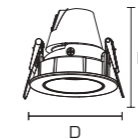

Colors: ☐ BLACK+ ☐ GOLD