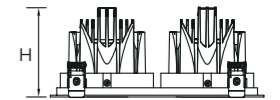

Colors: ☐ WHITE ☒ BLACK