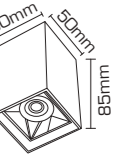

Colors:

☒ BLACK+ ☒ GUN BLACK