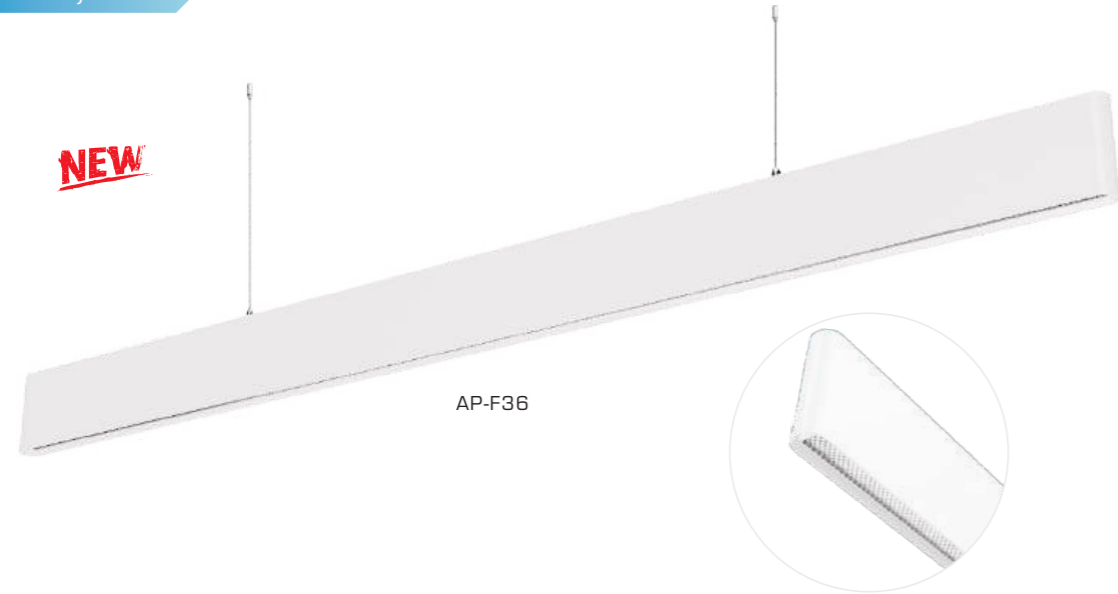

OFFICE
LIGHT SERIES
2 Years warranty

EPISTAR

OFFICE
LIGHT SERIES
2 Years warranty

OSRAM

AP-F36

PRISMATIC DIFFUSER

36W

PR. CODE: AP-F36-40W
CCT: 4000K/6500K
LUMENS: 4300
DEGREE: 55°
DIMENSION: W24xH80xL1200mm
STD PKG: 1
MRP: 4400