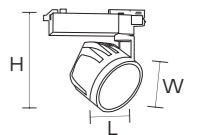

LOLLY
TRACK LIGHT SERIES
2 Years warranty

NEW

6W

PR. CODE: AP-LOLLY-C-6W
CCT: 3000K/4000K
LUMENS: 600
DEGREE: 36°
DIMENSION: D35xH80mm
STD PKG: 50
MRP: 1380

10W

PR. CODE: AP-LOLLY-C-10W
CCT: 3000K/4000K
LUMENS: 1000
DEGREE: 36°
DIMENSION: D45xH100mm
STD PKG: 50
MRP: 1820

15W

PR. CODE: AP-LOLLY-C-15W
CCT: 3000K/4000K
LUMENS: 1500
DEGREE: 36°
DIMENSION: D55xH120mm
STD PKG: 25
MRP: 2370

Colors: ☐ BROWN ☐ SS GREY

TOYONIA

ELAN
TRACK LIGHT SERIES
2 Years warranty

NEW

25W

PR. CODE: AP-ELAN-TR
CCT: 3000K/4000K/6500K
LUMENS: 2800 **110-120LM/W**
DEGREE: 45°
DIMENSION: D90xH100mm
STD PKG: 20
MRP: 3030

35W

PR. CODE: AP-ELAN-TR
CCT: 3000K/4000K/6500K
LUMENS: 3900 **110-120LM/W**
DEGREE: 45°
DIMENSION: D97xH110mm
STD PKG: 20
MRP: 3410

50W

PR. CODE: AP-ELAN-TR
CCT: 3000K/4000K/6500K
LUMENS: 6000 **110-120LM/W**
DEGREE: 45°
DIMENSION: D115xH197mm
STD PKG: 20
MRP: 5810

Colors: ☐ WH ☐ BK

NEW

6W

PR. CODE: AP-LOLLY-SF-6W
CCT: 3000K/4000K
LUMENS: 600
DEGREE: 36°
DIMENSION: D35xH80mm
STD PKG: 50
MRP: 1380

10W

PR. CODE: AP-LOLLY-SF-10W
CCT: 3000K/4000K
LUMENS: 1000
DEGREE: 36°
DIMENSION: D45xH100mm
STD PKG: 50
MRP: 1820

15W

PR. CODE: AP-LOLLY-SF-15W
CCT: 3000K/4000K
LUMENS: 1500
DEGREE: 36°
DIMENSION: D55xH120mm
STD PKG: 25
MRP: 2370

Colors: ☐ BROWN ☐ SS GREY

FOCUS
SPOT LIGHT SERIES
2 Years warranty

NEW

25W

PR. CODE: AP-FOCUS-25W
CCT: 3000K/4000K/6500K
LUMENS: 3100 **120-130LM/W**
DEGREE: 38°
DIMENSION: D90xH92mm
STD PKG: 20
MRP: 3030

35W

PR. CODE: AP-FOCUS-35W
CCT: 3000K/4000K/6500K
LUMENS: 4300 **120-130LM/W**
DEGREE: 38°
DIMENSION: D100xH100mm
STD PKG: 20
MRP: 3410

Colors: ☐ WH ☐ BK