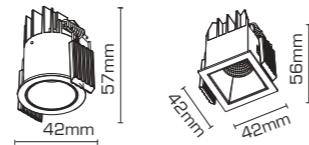

PR. CODE: APO21-7W-RD
CCT: 3000K/4000K
LUMENS: 560
DEGREE: 38°
DIMENSION: D42xH56mm
CUT OUT: D36mm
STD PKG: 50
MRP: 770

7W

PR. CODE: APO21-7W-SQ
CCT: 3000K/4000K
LUMENS: 560
DEGREE: 38°
DIMENSION: L42xW42xH56mm
CUT OUT: 36x36mm
STD PKG: 50
MRP: 770