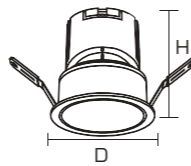

SUGAR
SPOT LIGHT SERIES
2 Years warranty

NEW

TOYONIA

10W

PR. CODE: AP-SUGAR-10W
CCT: 3000K/4000K
LUMENS: 800
DEGREE: 36°
DIMENSION: D61xH76mm
CUT OUT: D55mm
STD PKG: 20
MRP: 1150

15W

PR. CODE: AP-SUGAR-15W
CCT: 3000K/4000K
LUMENS: 1200
DEGREE: 36°
DIMENSION: D83xH81mm
CUT OUT: D75mm
STD PKG: 20
MRP: 1450

24W

PR. CODE: AP-SUGAR-24W
CCT: 3000K/4000K/6000K
LUMENS: 1900
DEGREE: 36°
DIMENSION: D103xH98mm
CUT OUT: D95mm
STD PKG: 20
MRP: 2700

Colors:
☐ WH+ ☐ WH
☐ WH+ ☒ GB

SUGAR
SPOT LIGHT SERIES
2 Years warranty

NEW

TOYONIA

10W

PR. CODE: AP-SUGAR-10W-TRIMLESS-RING
CCT: 3000K/4000K
LUMENS: 800
DEGREE: 36°
DIMENSION: D80xH76mm
CUT OUT: D55mm
STD PKG: 20
MRP: 270

15W

PR. CODE: AP-SUGAR-15W-TRIMLESS-RING
CCT: 3000K/4000K
LUMENS: 1200
DEGREE: 36°
DIMENSION: D88xH81mm
CUT OUT: D75mm
STD PKG: 20
MRP: 300

Colors:
☐ WH+ ☐ WH
☐ WH+ ☒ GB

NEW

10Wx2

PR. CODE: AP-SUGAR-10WX2-OVAL-FRAME
DIMENSION: L120xW62xH76mm
CUT OUT: 55x2mm
STD PKG: 20
MRP: 270(only frame)

15Wx2

PR. CODE: AP-SUGAR-15WX2-OVAL-FRAME
DIMENSION: L164xW84xH81mm
CUT OUT: 75x2mm
STD PKG: 20
MRP: 300(only frame)

15Wx2

PR. CODE: AP-SUGAR-15WX2-SQ-FRAME
DIMENSION: L164xW84xH81mm
CUT OUT: 75x2mm
STD PKG: 20
MRP: 850(only frame)

Colors:
☐ WH+ ☐ WH
☐ WH+ ☒ GB

15W

PR. CODE: AP-SUGAR-15W-SQ-FRAME
DIMENSION: L92xW92xH91mm
CUT OUT: 80x80mm
STD PKG: 20
MRP: 500(only frame)

NEW

15Wx3

PR. CODE: AP-SUGAR-15WX3-SQ-FRAME
DIMENSION: L246xW92xH91mm
CUT OUT: 80x235mm
STD PKG: 20
MRP: 1150(only frame)

Colors:
☐ WH+ ☐ WH
☐ WH+ ☒ GB