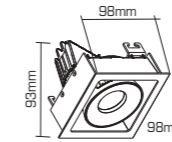

Colors: WHITE+ GUN BLACK

ZENBO
SPOT LIGHT SERIES

2 Years warranty

APO14-12W

APO14-12Wx2

12W

PR. CODE: APO14-12W
CCT: 3000K/4000K
LUMENS: 1000
DEGREE: 38°
DIMENSION: L98xW98xH93mm
CUT OUT: 90x90
STD PKG: 40
MRP: 2420