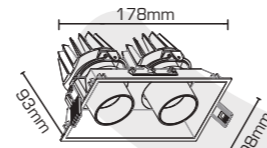

12Wx2

PR. CODE: APO22-12Wx2
CCT: 3000K/4000K
LUMENS: 1920
DEGREE: 38°
DIMENSION: L178xW98xH93mm
CUT OUT: 168x90mm
STD PKG: 20
MRP: 4400